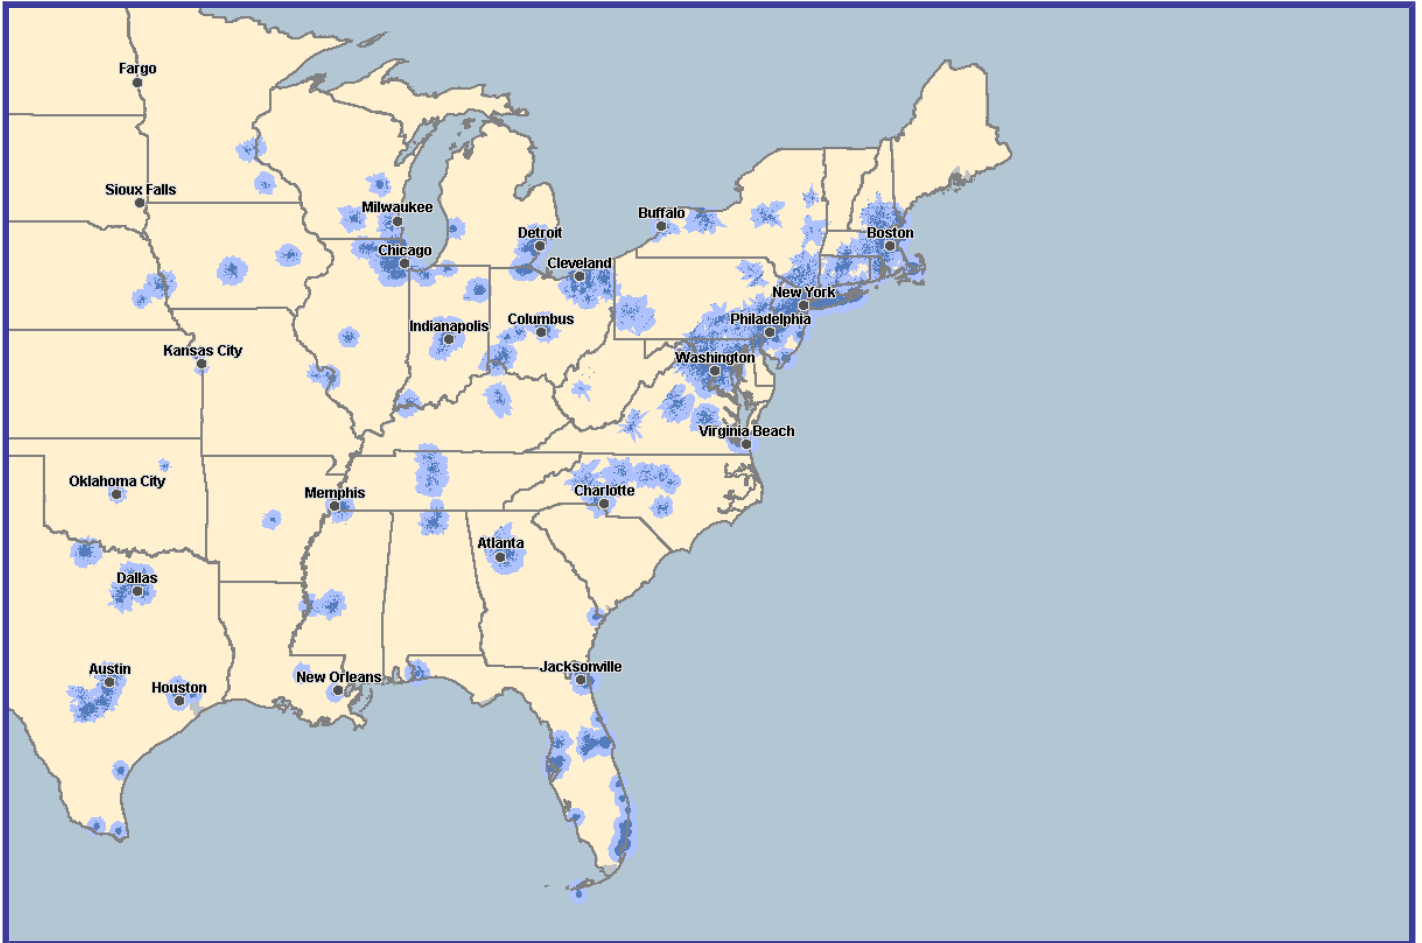

## East Region SkyTel 2-Way Paging.

This map is not a guarantee of coverage rather it indicates the approximate coverage radius provided by each transmitter and may vary from time to time due to frequency, climate, topography and atmospheric conditions.