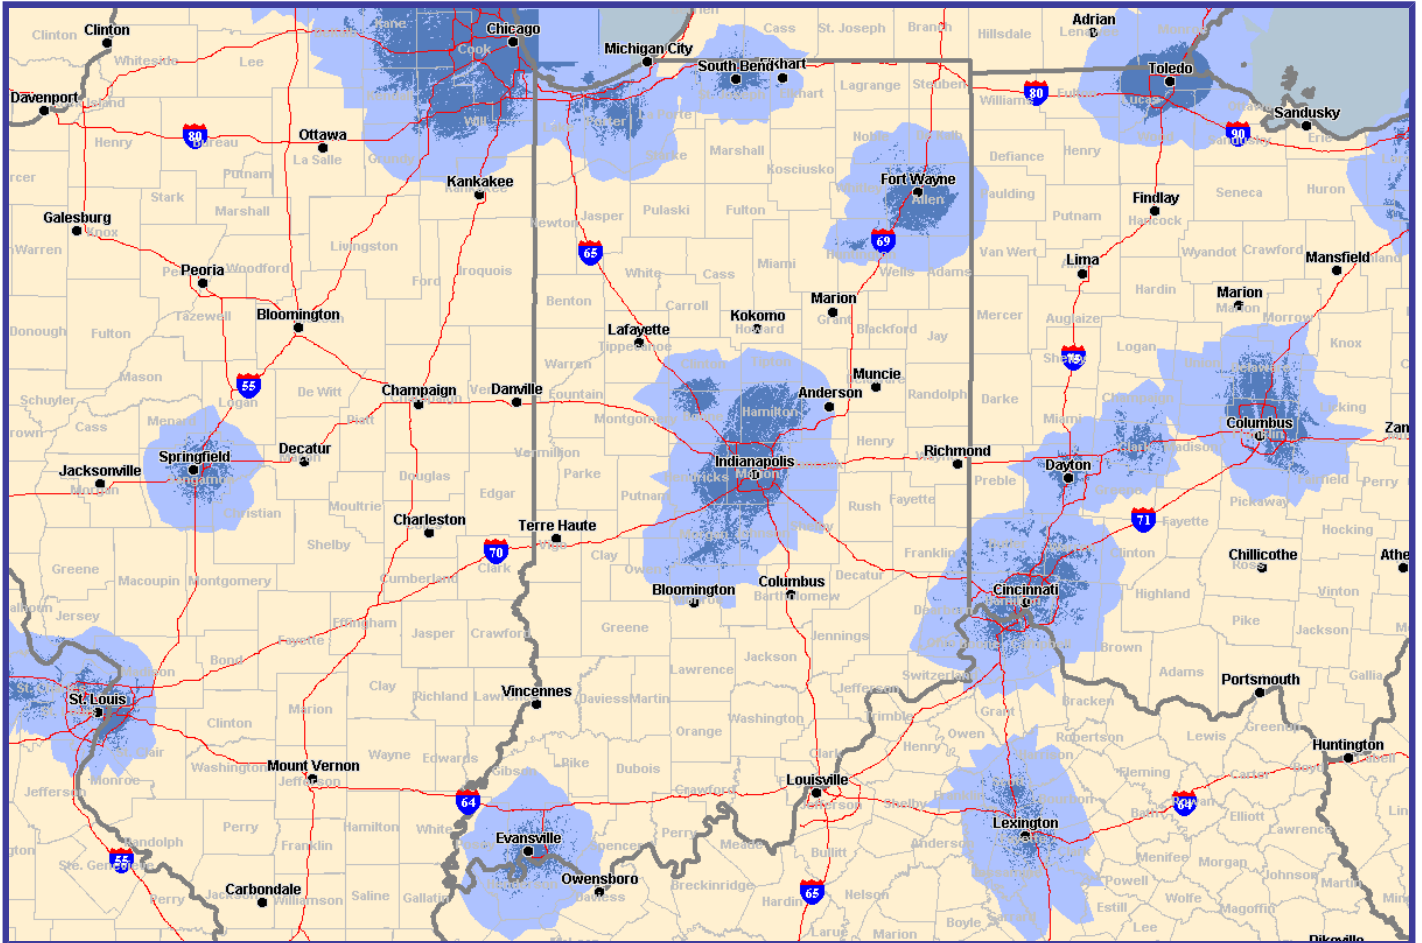

Indiana SkyTel 2-Way Paging.

This map is not a guarantee of coverage rather it indicates the approximate coverage radius provided by each transmitter and may vary from time to time due to frequency, climate, topography and atmospheric conditions.