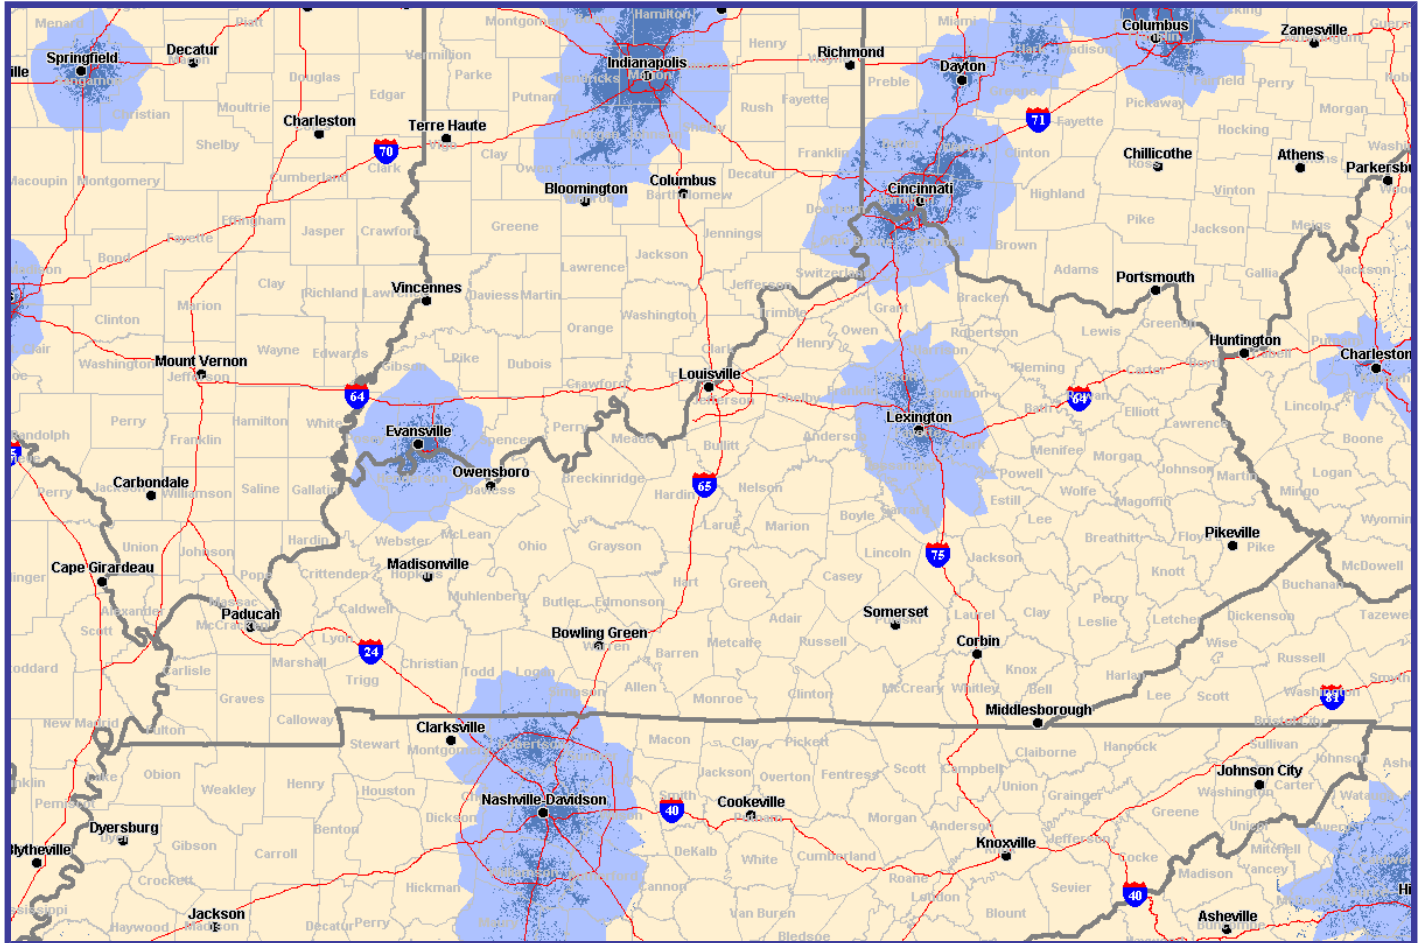

Kentucky SkyTel 2-Way Paging.

This map is not a guarantee of coverage rather it indicates the approximate coverage radius provided by each transmitter and may vary from time to time due to frequency, climate, topography and atmospheric conditions.