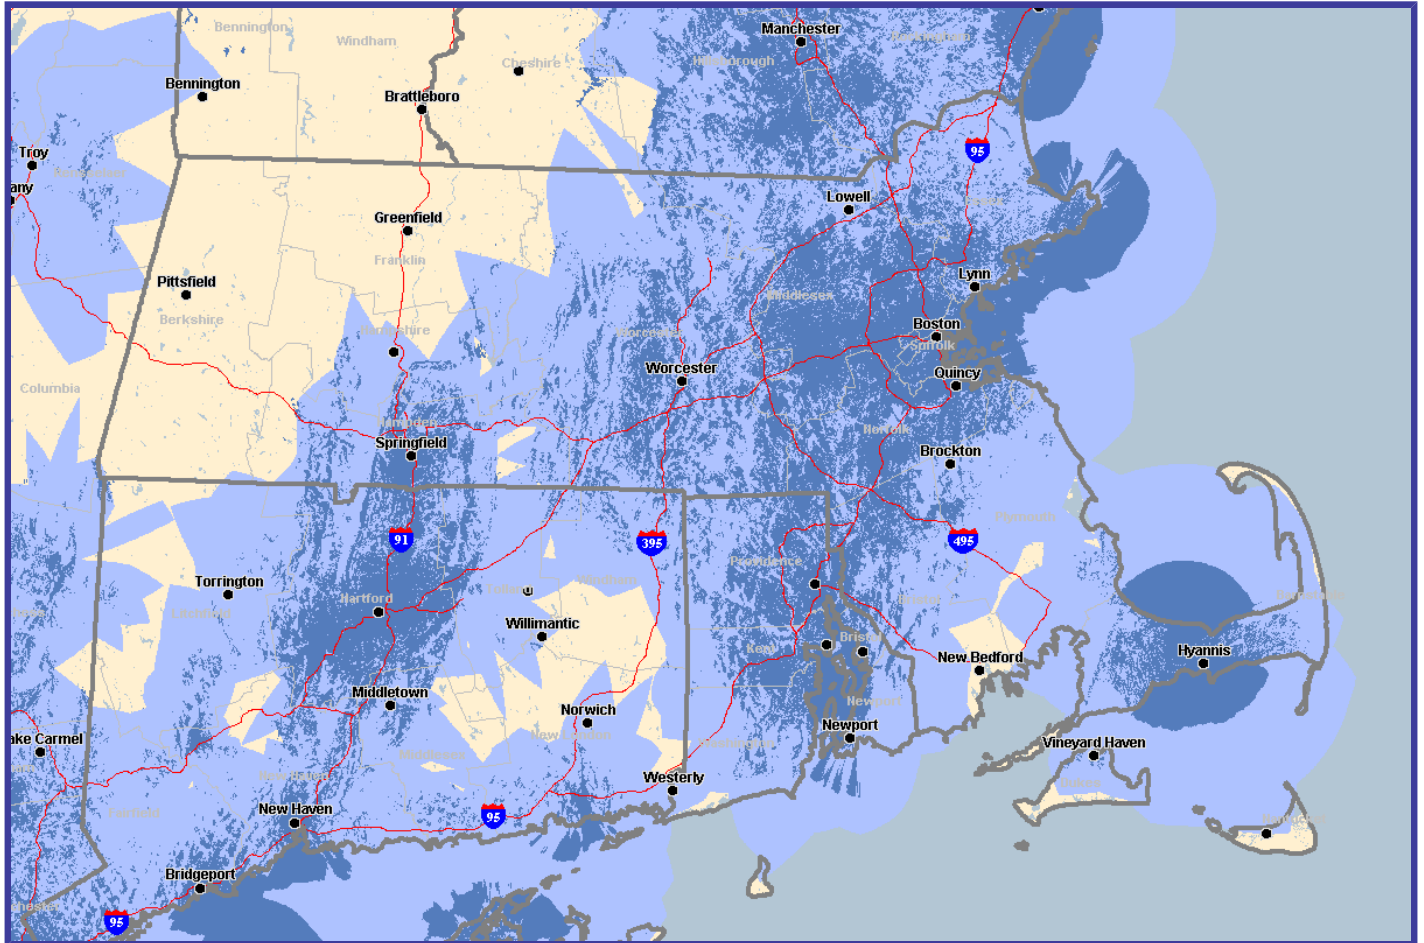

Massachusetts SkyTel 2-Way Paging.

This map is not a guarantee of coverage rather it indicates the approximate coverage radius provided by each transmitter and may vary from time to time due to frequency, climate, topography and atmospheric conditions.