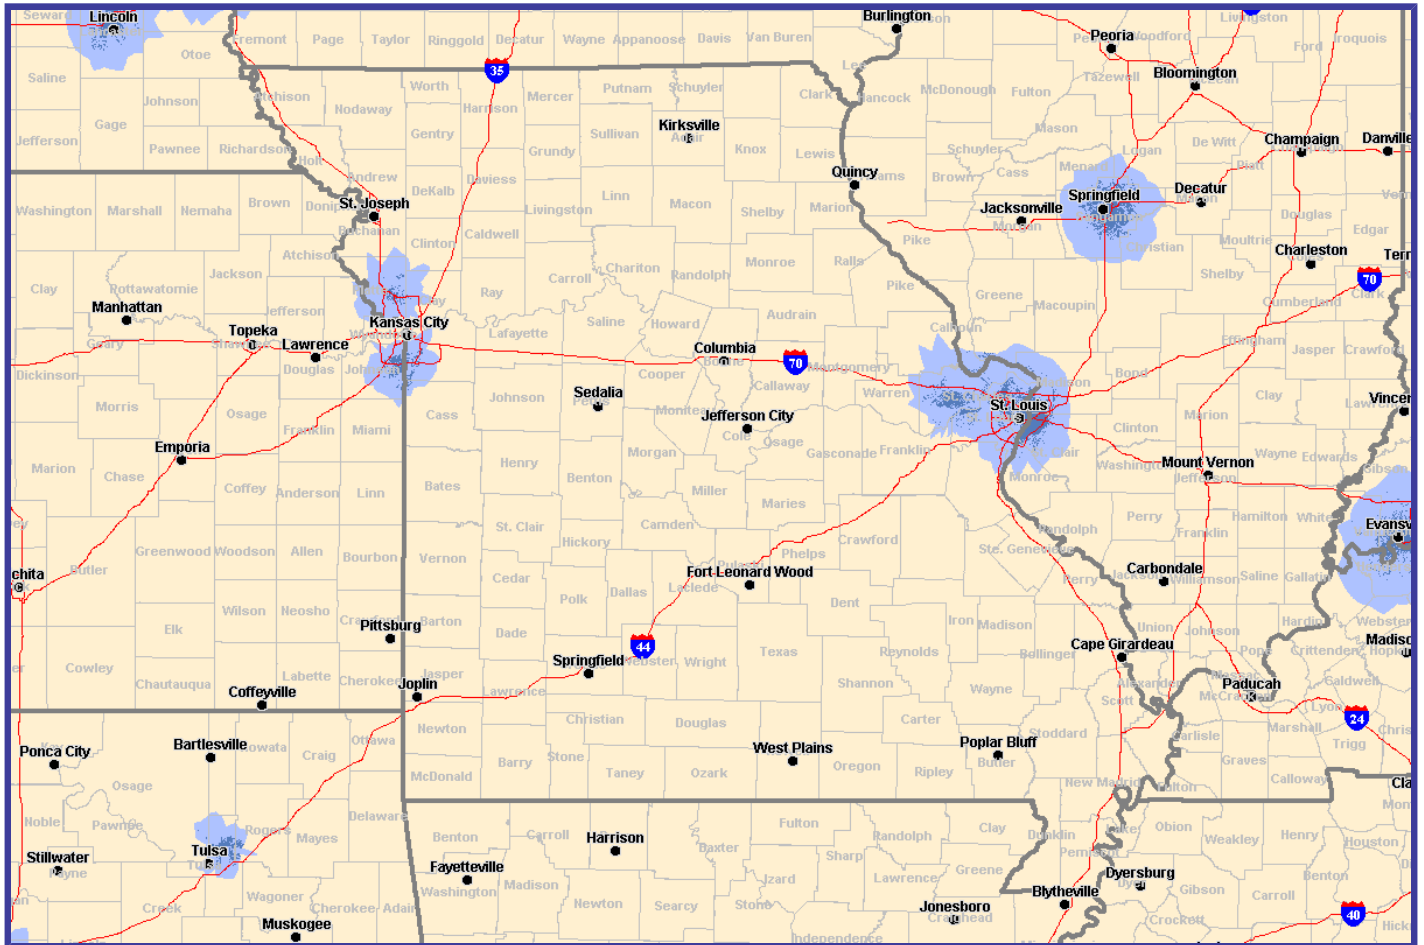

Missouri SkyTel 2-Way Paging.

This map is not a guarantee of coverage rather it indicates the approximate coverage radius provided by each transmitter and may vary from time to time due to frequency, climate, topography and atmospheric conditions.