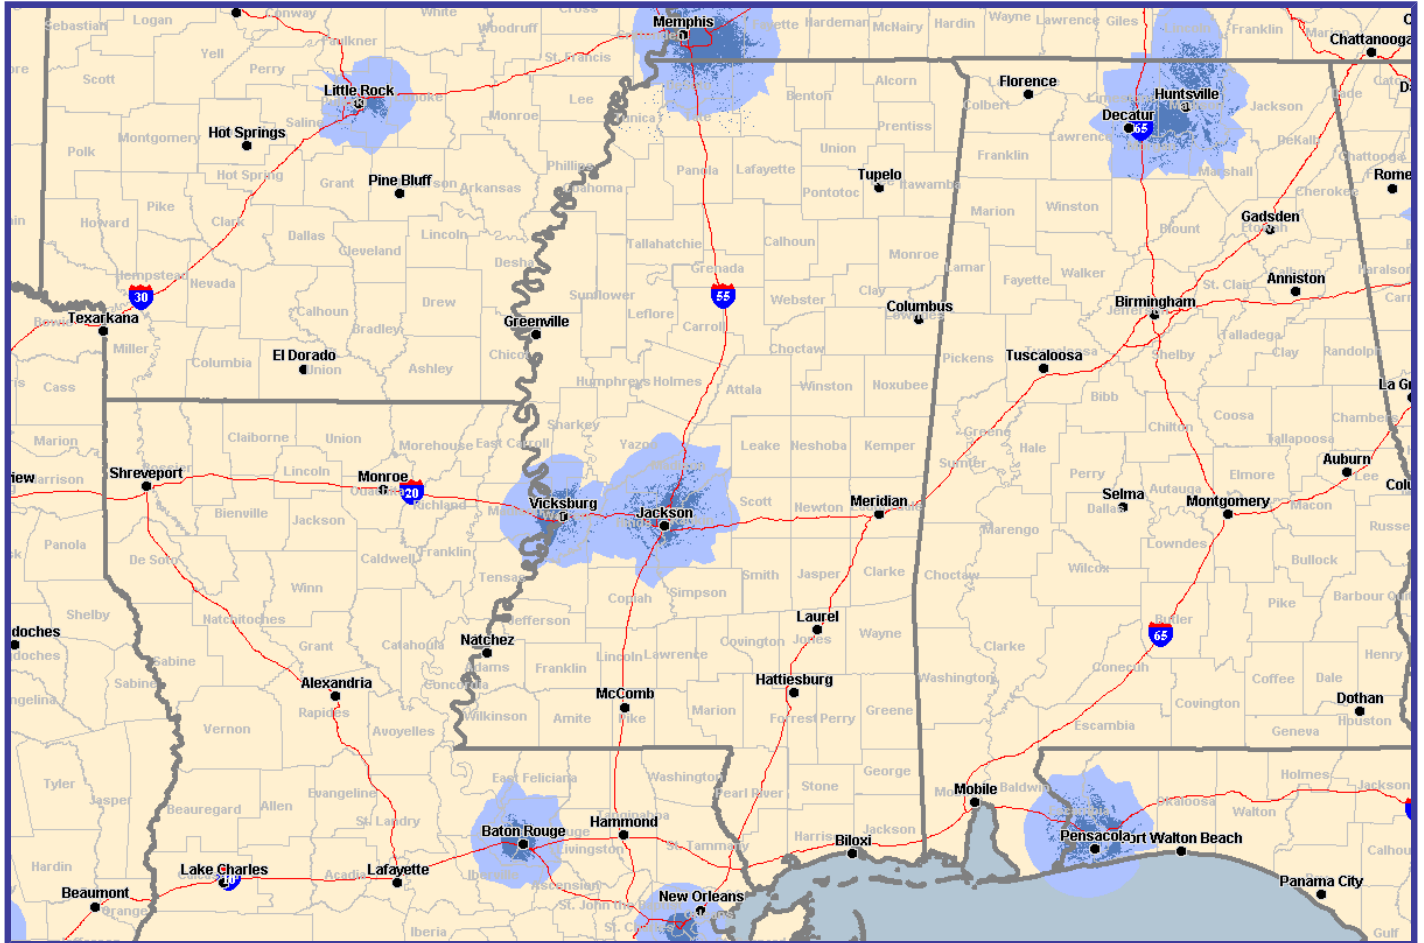

Mississippi SkyTel 2-Way Paging.

This map is not a guarantee of coverage rather it indicates the approximate coverage radius provided by each transmitter and may vary from time to time due to frequency, climate, topography and atmospheric conditions.