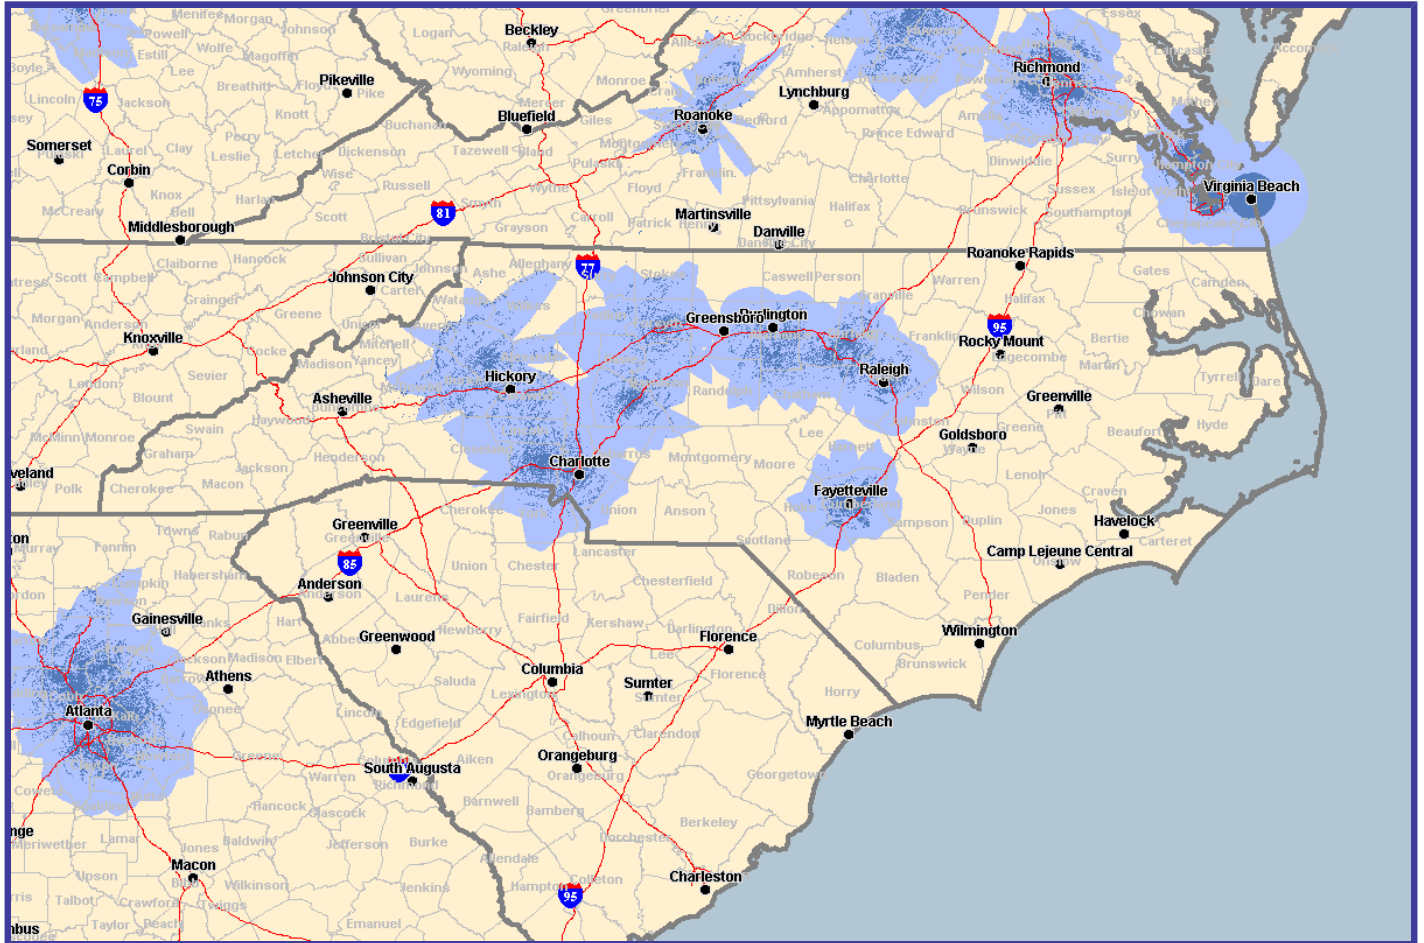

## North Carolina SkyTel 2-Way Paging.

This map is not a guarantee of coverage rather it indicates the approximate coverage radius provided by each transmitter and may vary from time to time due to frequency, climate, topography and atmospheric conditions.