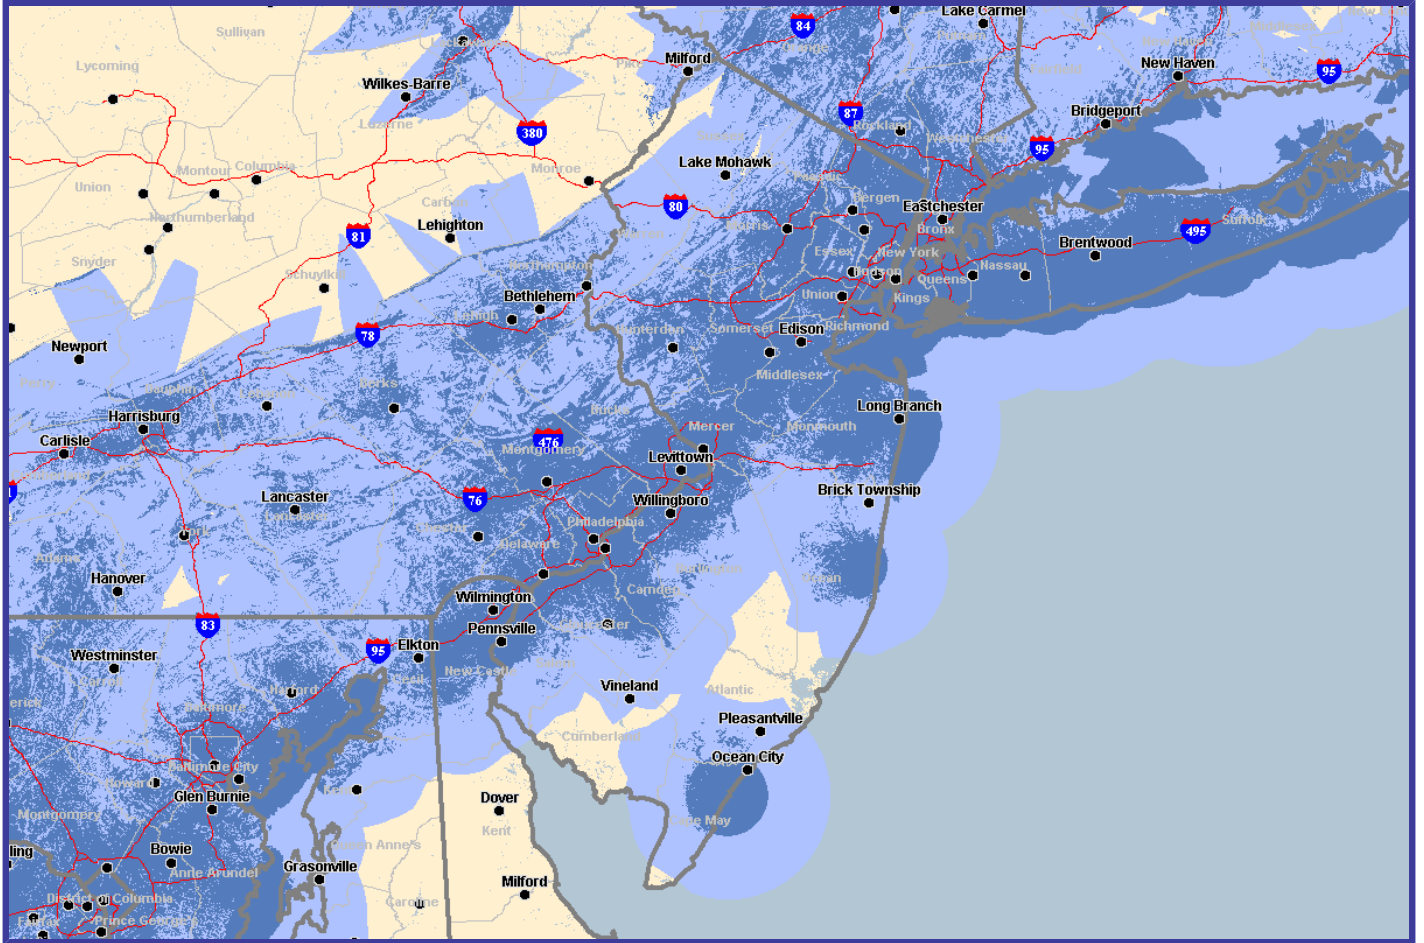

New Jersey SkyTel 2-Way Paging.

This map is not a guarantee of coverage rather it indicates the approximate coverage radius provided by each transmitter and may vary from time to time due to frequency, climate, topography and atmospheric conditions.