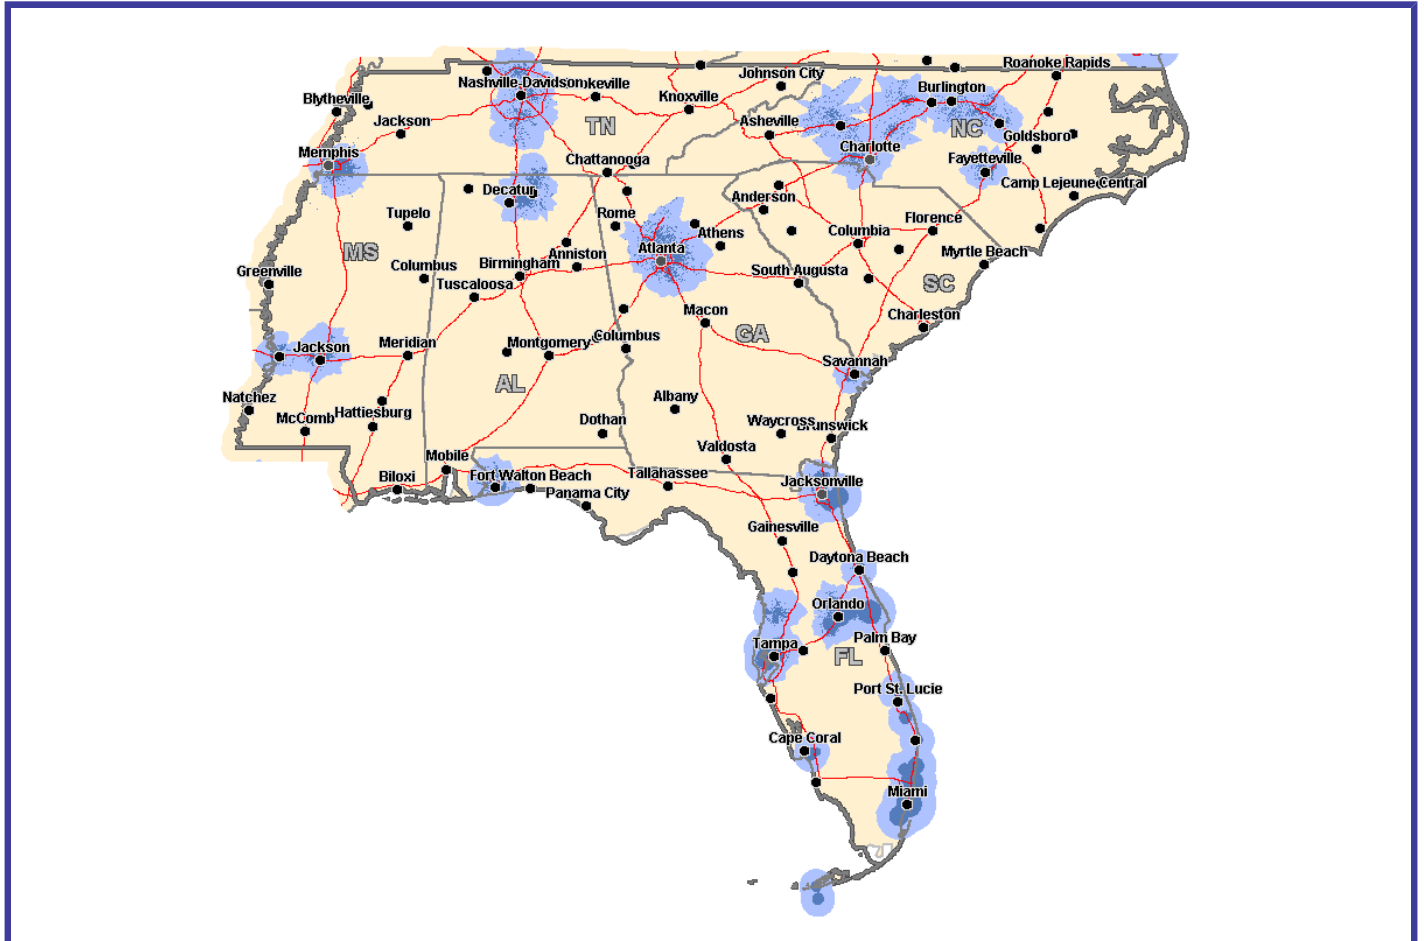

Southeast Region SkyTel 2-Way Paging.

This map is not a guarantee of coverage rather it indicates the approximate coverage radius provided by each transmitter and may vary from time to time due to frequency, climate, topography and atmospheric conditions.