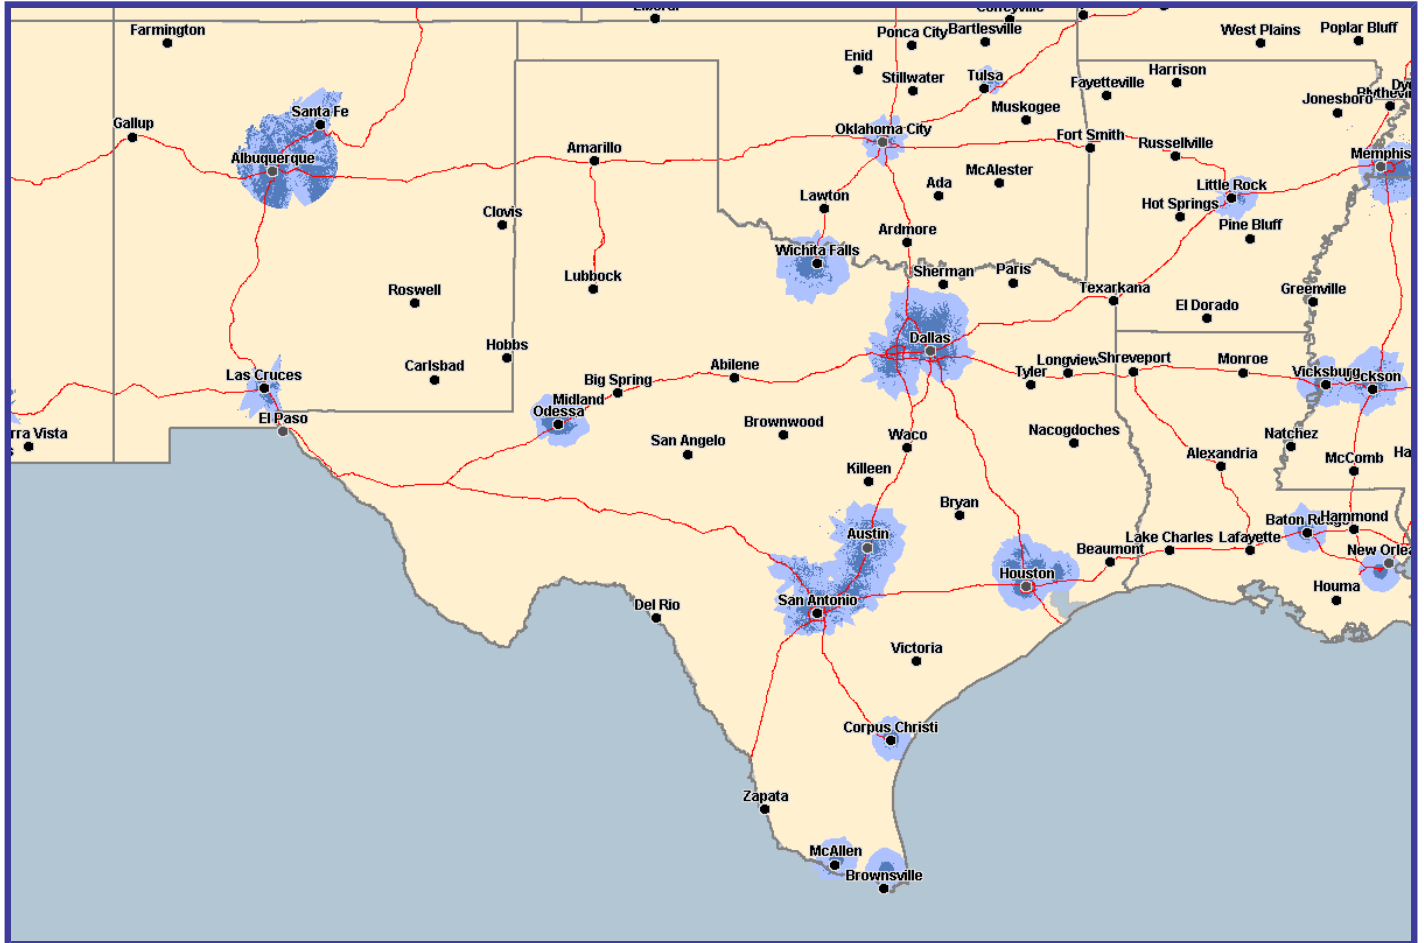

Texas SkyTel 2-Way Paging.

This map is not a guarantee of coverage rather it indicates the approximate coverage radius provided by each transmitter and may vary from time to time due to frequency, climate, topography and atmospheric conditions.