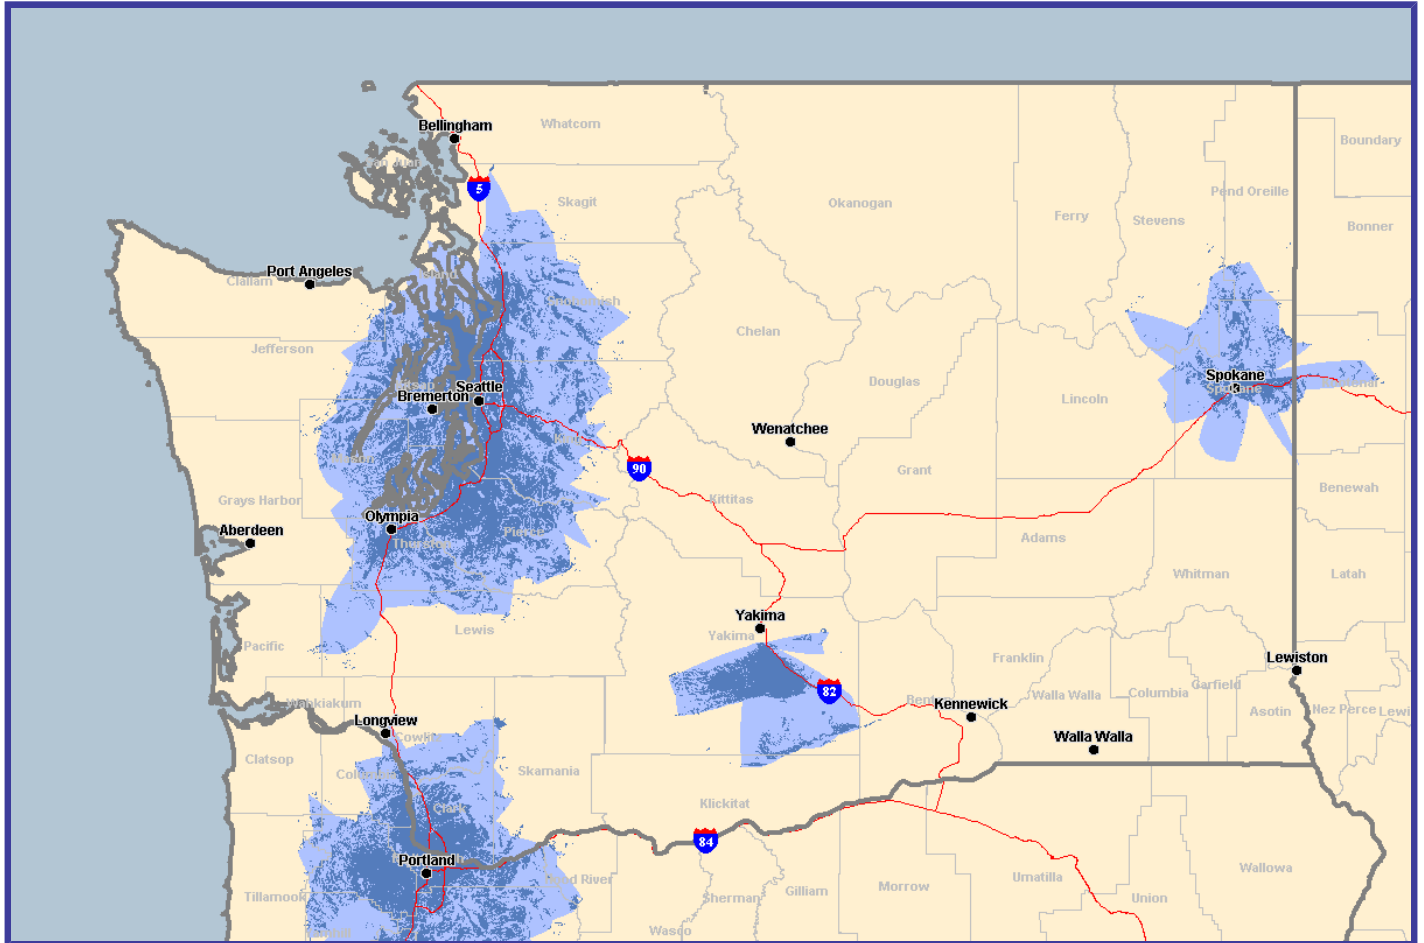

Washington SkyTel 2-Way Paging.

This map is not a guarantee of coverage rather it indicates the approximate coverage radius provided by each transmitter and may vary from time to time due to frequency, climate, topography and atmospheric conditions.